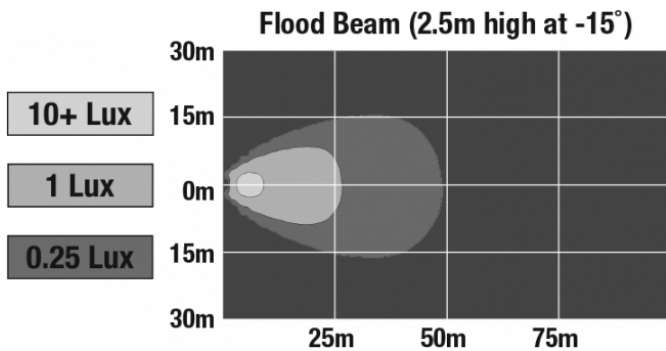

PHOTOMETRIC SPECIFICATIONS

APPLICATIONS