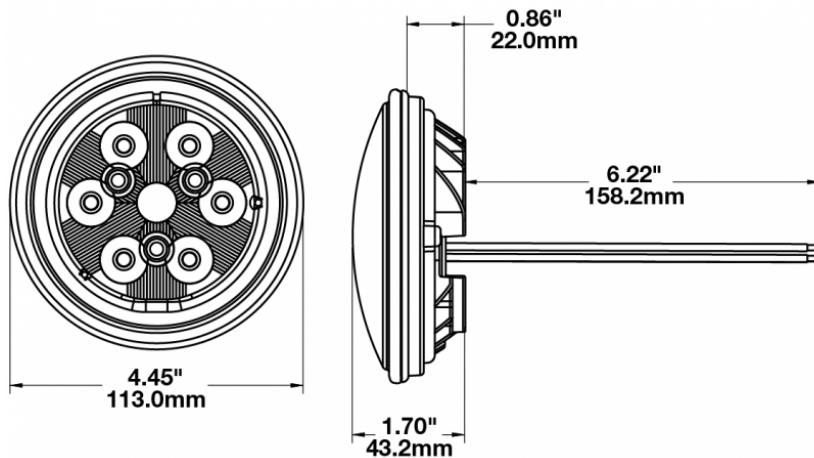

LED Work Light & Tail Light - Model 6043

PRODUCT INFORMATION

Description	12-24V LED Work Light & Tail Light
Product Weight	0.69 lbs / 0.31 kgs
Shipping Weight	1.60 lbs / 0.73 kgs

PRODUCT DIMENSIONS

Print date: 2024-08-11